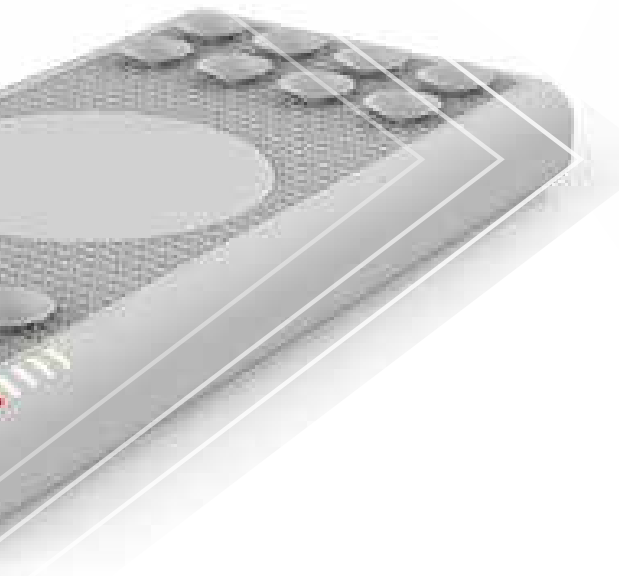

## DIY CREATIVE HUMIDIFIER

Use your imagination

Model Name: DIY Creative Humidifier

Model Number: F3

Input: DC5V

Rated Power: 1.5W

Water tank capacity: 200ml

Life Time: 10-20000H